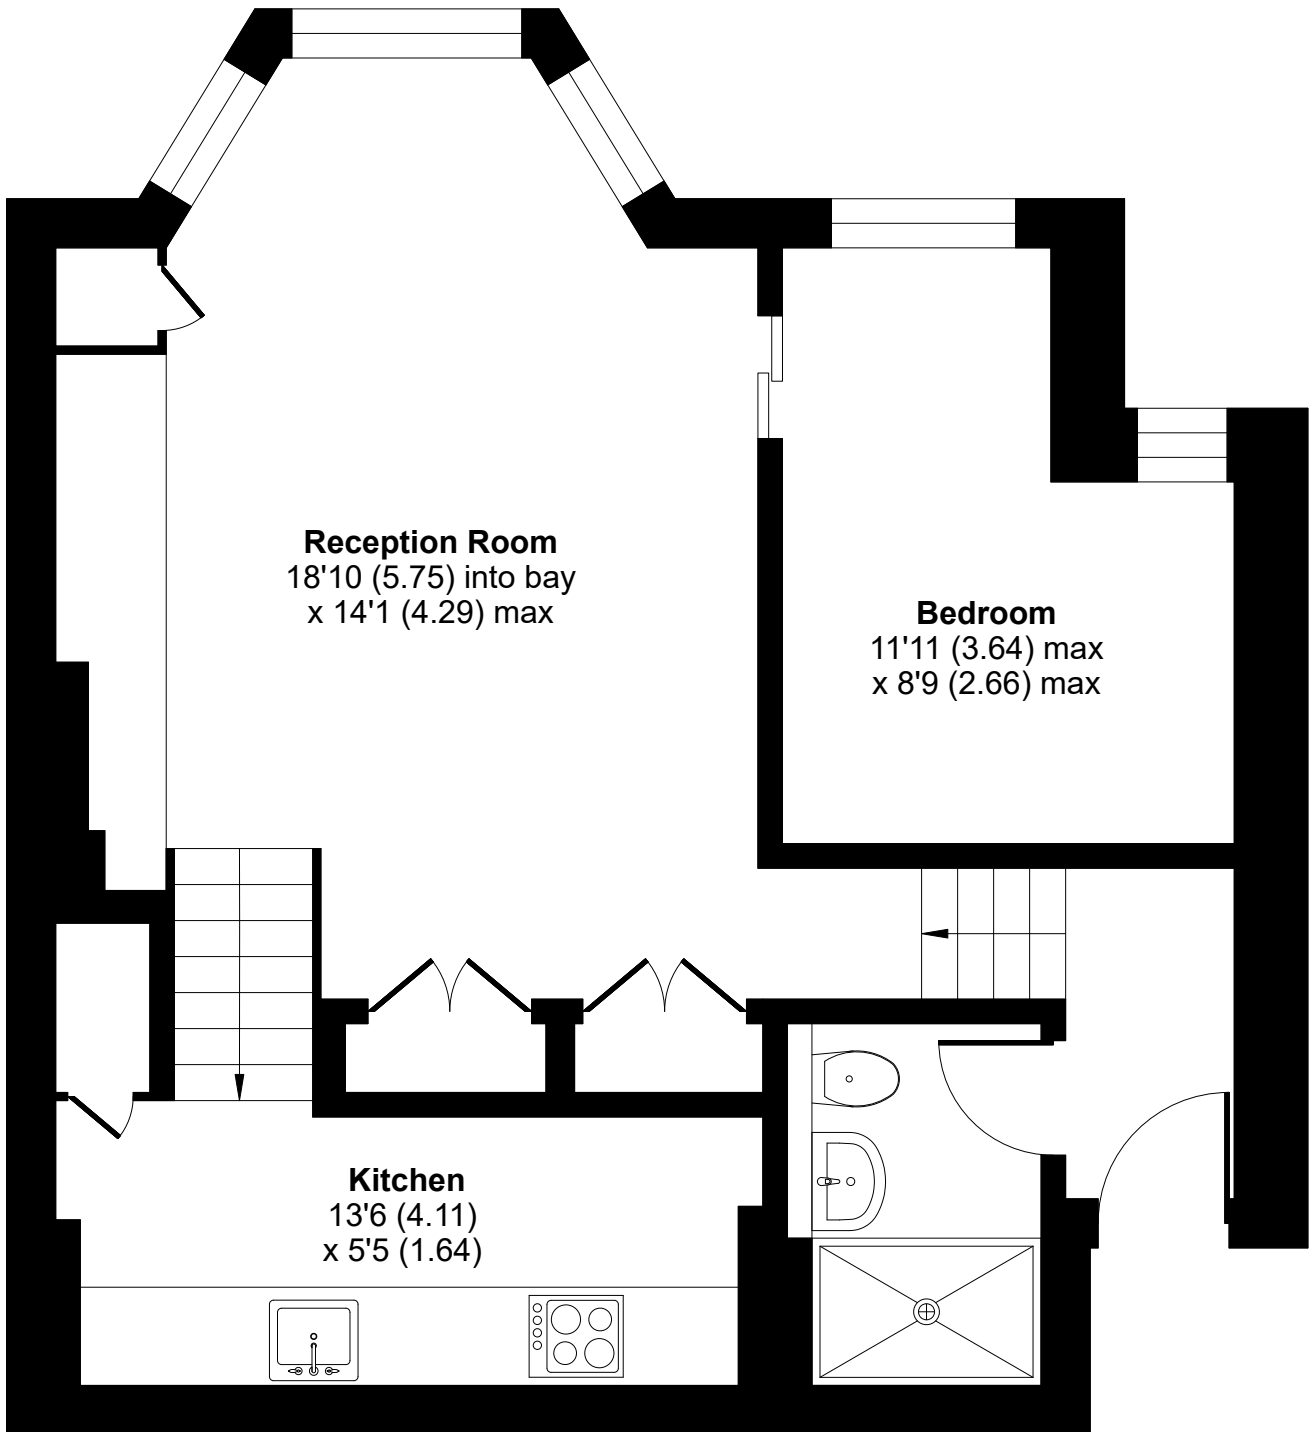

Sunderland Avenue, London, W9

Approximate Area = 535 sq ft / 49.7 sq m

For identification only - Not to scale

FIRST FLOOR